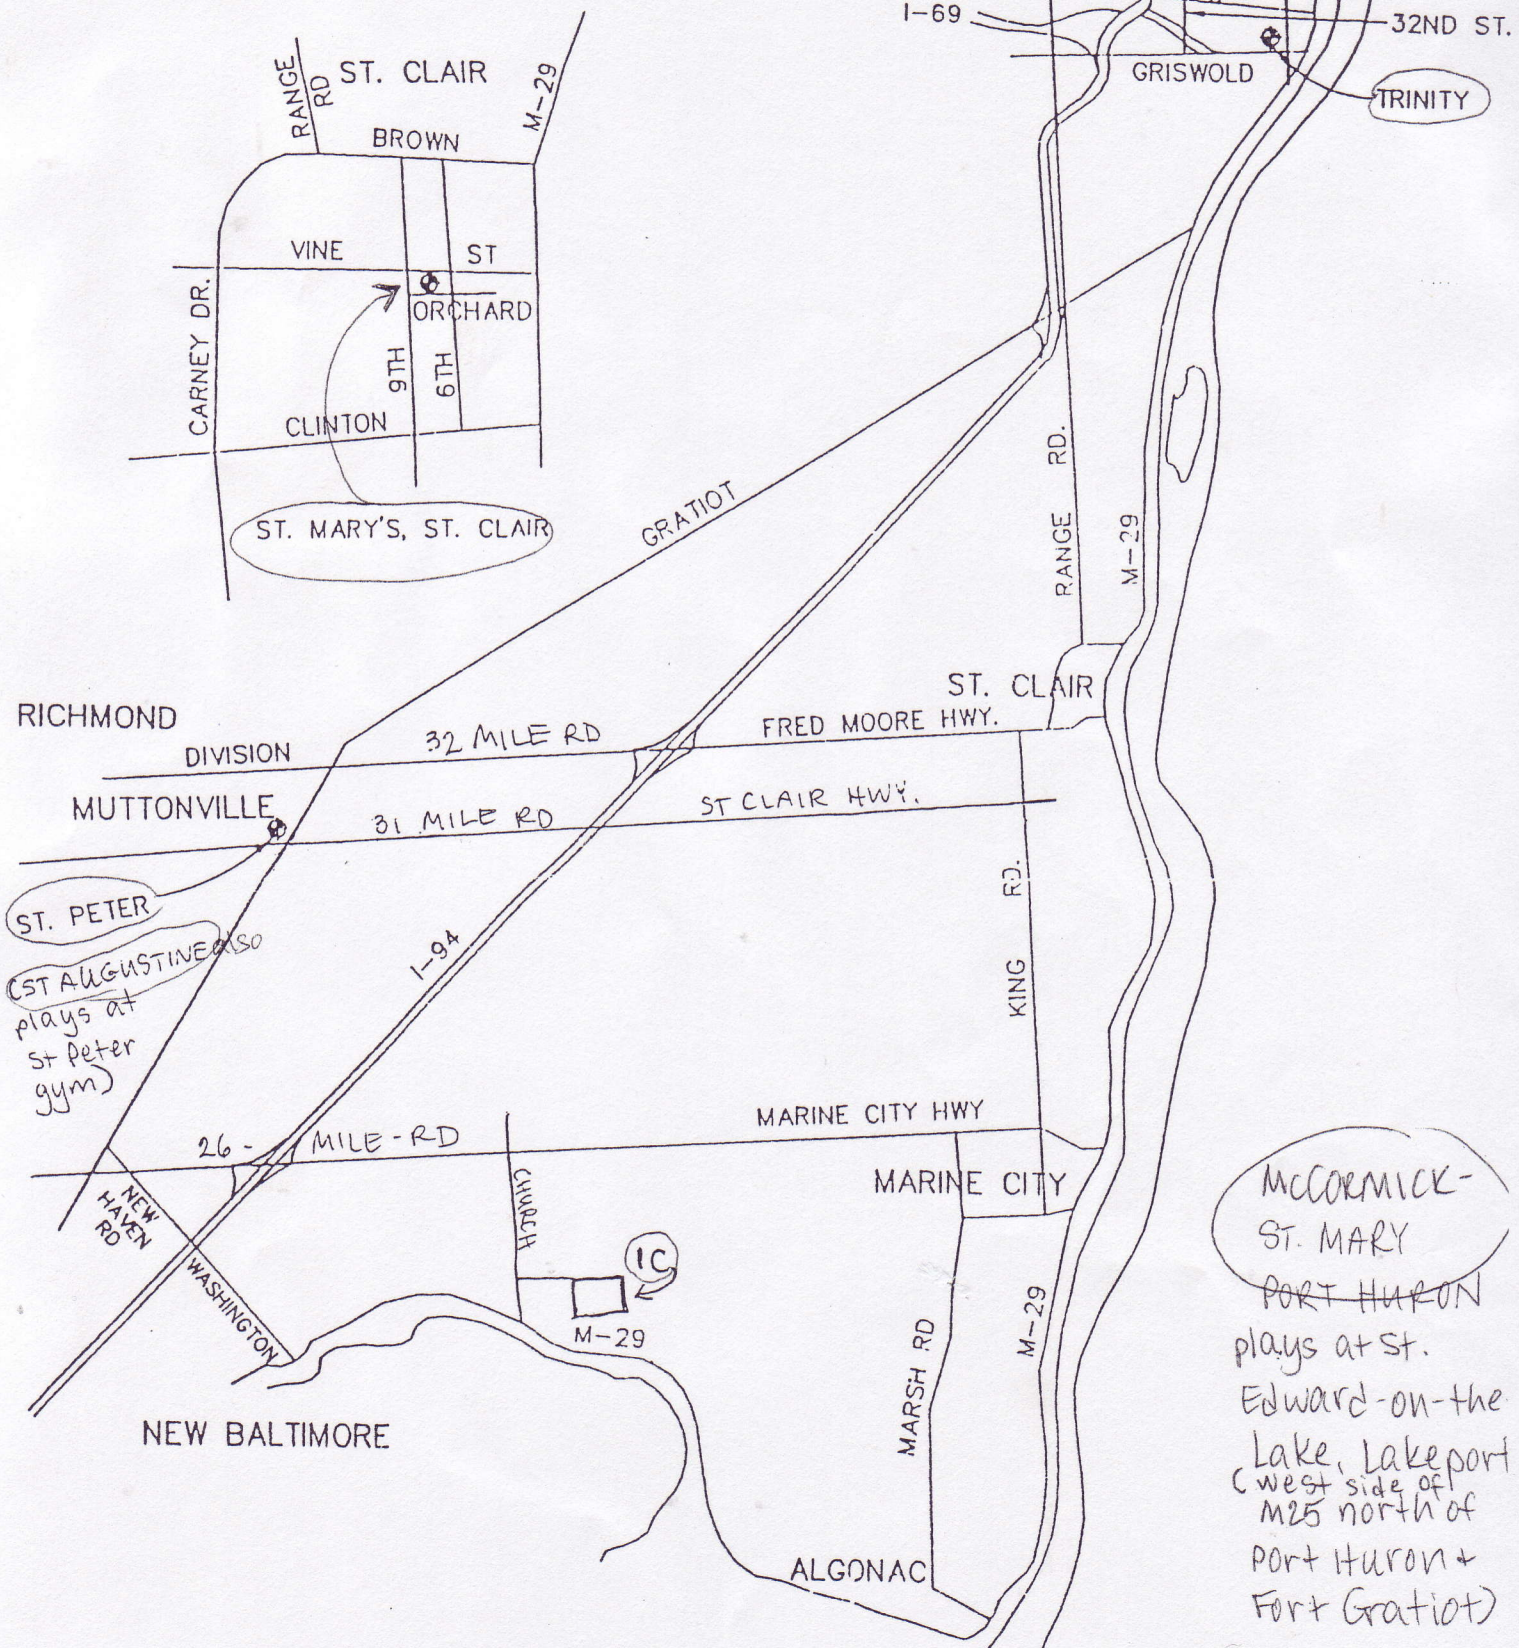

BLUE WATER PAROCHIAL LEAGUE

↑
M25 to
Lakeport

McCormick-
ST. MARY
PORT HURON
plays at St.
Edward-on-the-
Lake, Lakeport
(west side of
M25 north of
Port Huron +
Fort Gratiot)